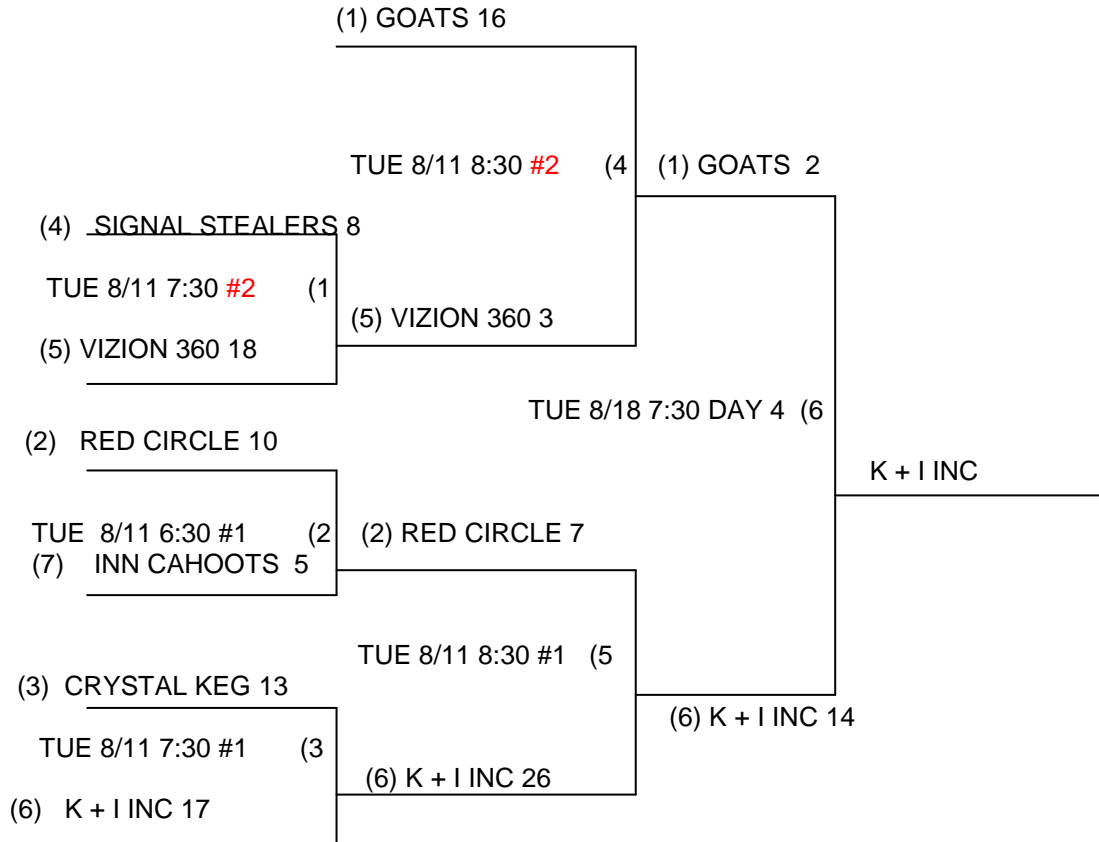

TUESDAY DOUBLEHEADER SILVER TOURNAMENT Revised 8/7

Go to www.parmasoftball.com for daily updates.

All league rules apply with the exception of an ineligible player that must be decided at the game site by the game officials. Highest ranked team (indicated in parentheses) is the home team. See Fact Sheet for seeding guidelines.

AMERICAN

GOATS 11-10 5TH
 RED CIRCLE 8-13 6TH
 K + I INC 7-14 7TH
~~TECH TOOL & GAGE~~ 8TH
 (OPTED OUT)

NATIONAL

CRYSTAL KEG 8-13
 SIGNAL STEALERS 8-13
 VISION 360 8-13
 INN CAHOOTS 3-18

Note: Seeds for Crystal Keg (4-2), Signal Stealers (3-3), and Vizion 360 (2-4) are the results of the first tie breaker involving these teams from the National Division.

There are two separate tournament brackets with teams from each division entered into each respective tournament based upon their competitiveness. Each tournament will be a single elimination tournament.