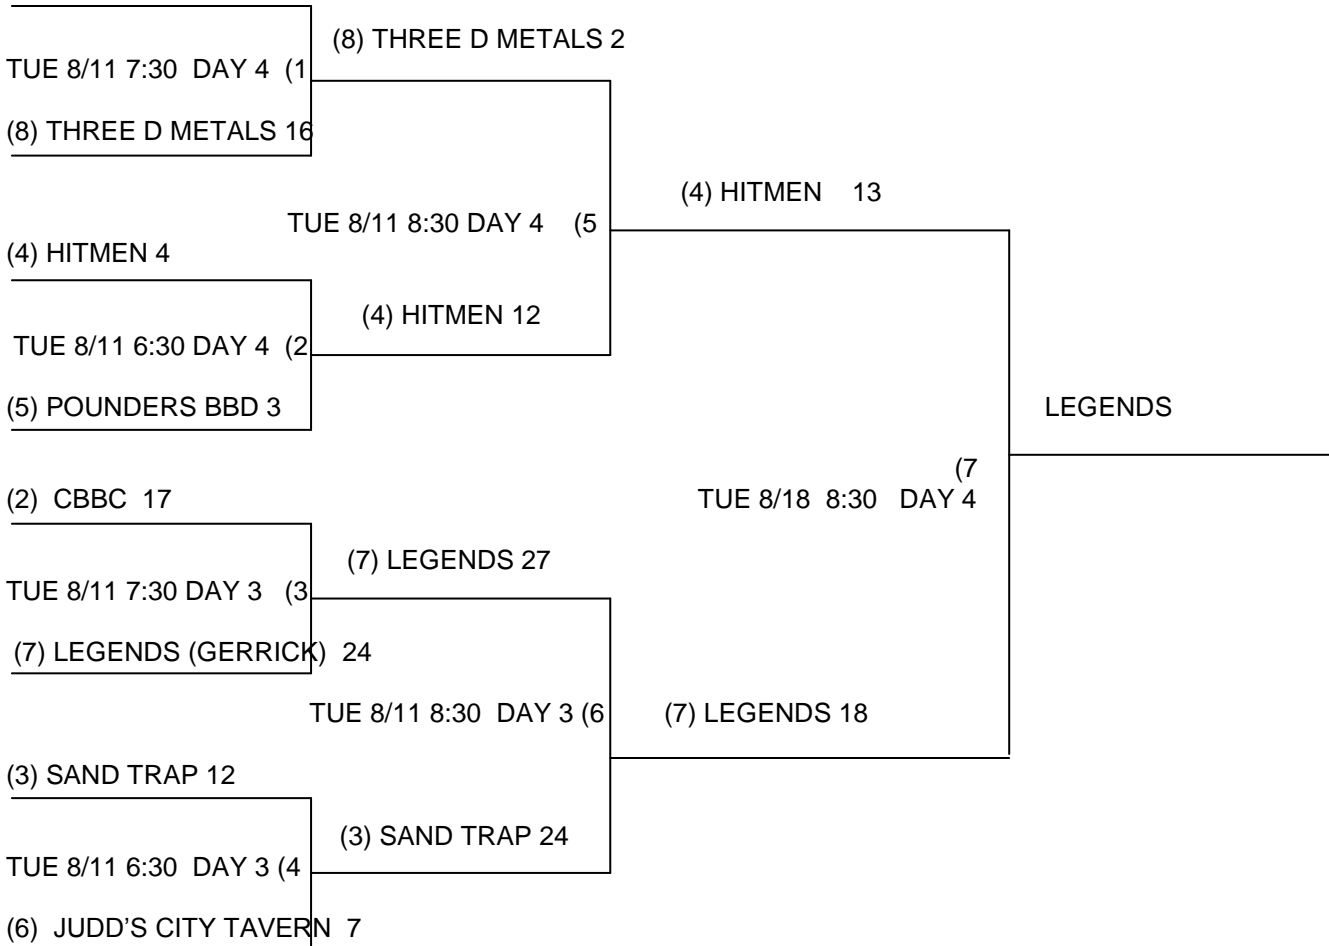

## TUESDAY DOUBLEHEADER GOLD TOURNAMENT

Go to [www.parmasoftball.com](http://www.parmasoftball.com) for daily updates.

All league rules apply with the exception of an ineligible player that must be decided at the game site by the game officials. Highest ranked team (indicated in parentheses) is the home team.

(1) PROREFINE BEARS 12

AMERICAN

PROREFINE BEARS 18-3    1<sup>ST</sup>  
 SAND TRAP 15-6    2<sup>ND</sup>  
 POUNDERS BBD 13-8    3<sup>RD</sup>  
 LEGENDS (GERRICK) 12-9    4<sup>TH</sup>

NATIONAL

CBBC 16-5  
 HITMEN 15-6  
 JUDD'S CITY TAVERN 13-8  
 THREE D METALS 13-8

Note: Judd's City Tavern won first tie breaker with Three D metals

There are two separate tournament brackets with teams from each division entered into each respective tournament based upon their competitiveness. Each tournament will be a single elimination tournament.