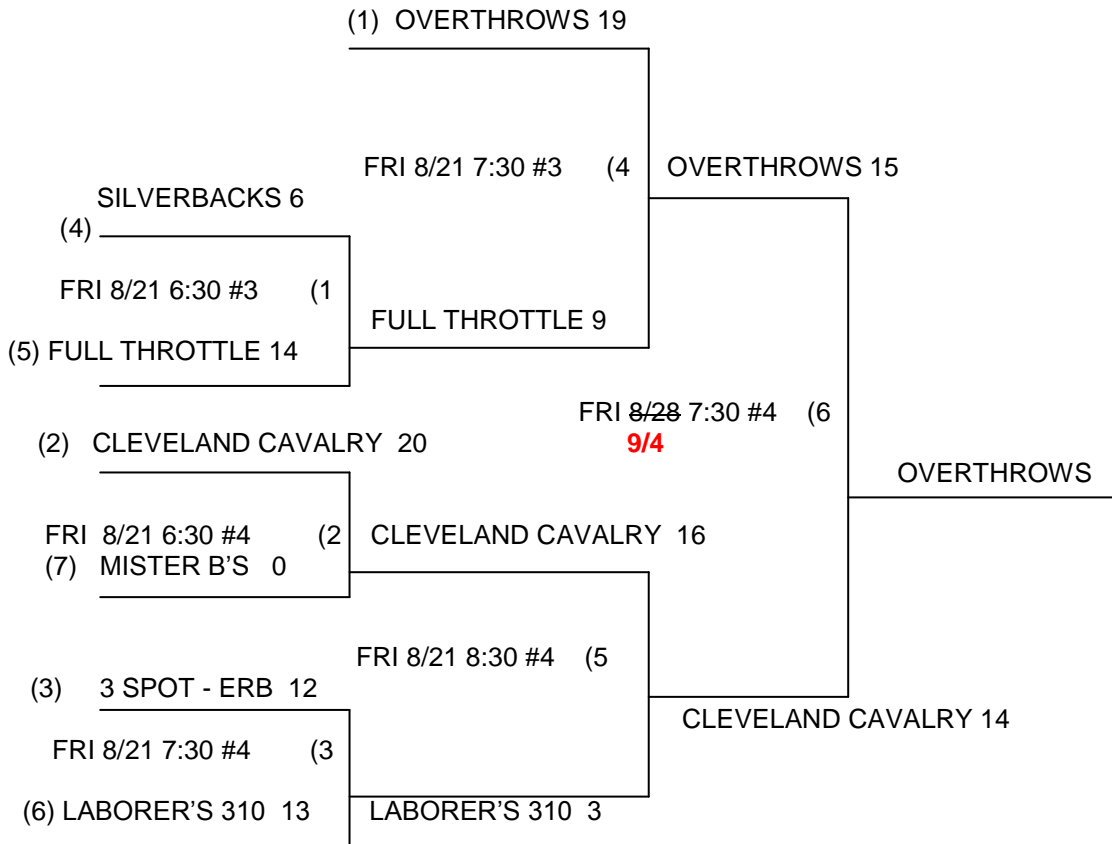

FRIDAY MENS TOURNAMENT

Go to www.parmasoftball.com for daily updates.

All league rules apply with the exception of an ineligible player that must be decided at the game site by the game officials. Highest ranked team (indicated in parentheses) is the home team. See Fact Sheet for seeding guidelines.

FINAL STANDINGS

1. OVERTHROWS	10-2
2. CLEVELAND CAVALRY	9-3 (won on second tiebreaker)
3. 3 SPOT-ERB	9-3
4. SILVERBACKS	7-5
5. FULL THROTTLE	3-9 (won on second tiebreaker)
6. LABORERS 310	3-9
7. MISTER B'S	1-11

As listed in the tournament fact sheet:

8. Seedings were determined by the final standings. Any ties were determined as follows: The first tiebreaker will be head to head competition between the teams tied. The second tiebreaker will be least average number of runs allowed in played games between the teams tied. The third tiebreaker will be a flip of the coin